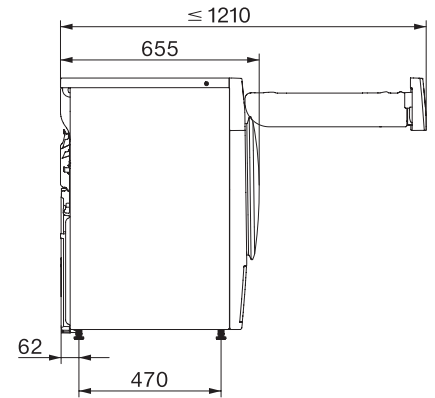

TWL680WP 125 Gala Edition
Sušička s tepelným čerpadlem T1:
s funkcemi SteamFinish a DryCare 40 pro šetrnou péči o prádlo.

T1 installation drawing, fascia 5 degree, measures in mm

T1 drawing, fascia 5 degree, measures in mm

T1 drawing, fascia 5 degree, without porthole, measures in mm

T1 drawing, fascia 5 degree, measures in mm