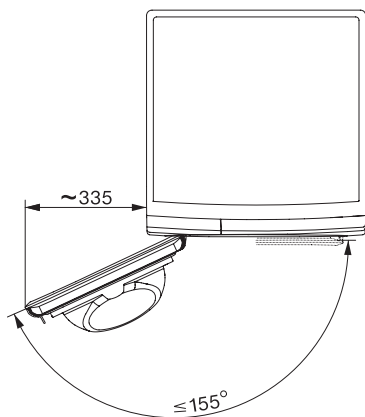

TWL680WP 125 Gala Edition
Sušička s tepelným čerpadlem T1:
s funkcemi SteamFinish a DryCare 40 pro šetrnou péči o prádlo.

T1 installation drawing, fascia 5 degree, measures in mm

T1 drawing, fascia 5 degree, measures in mm

T1 drawing, fascia 5 degree, without porthole, measures in mm

T1 drawing, fascia 5 degree, measures in mm